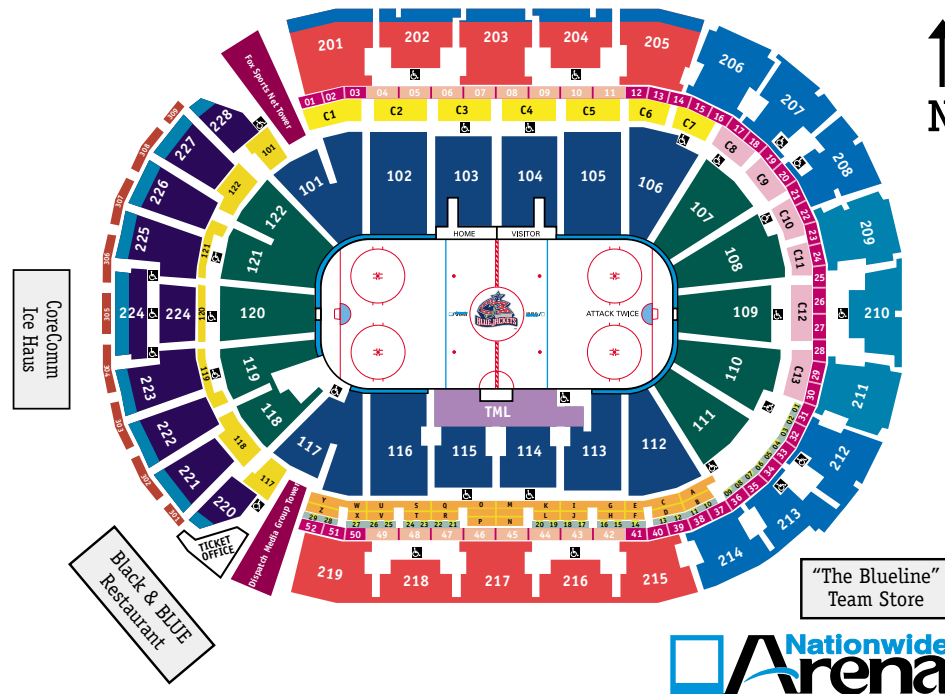

Full Season PSL Tickets, 10-4-1 PSL Plans and 20-2-1 PSL Plans are available by calling 1-800-NHL-COLS.

GROUP SALES AND PARTY TOWER RENTAL

Great group sales packages, including special benefits, fund-raising opportunities and birthday parties, are available for groups of 20 or more. There are additional amenities available to groups including Black & BLUE and the CoreComm Ice Haus. Highlights exclusive to Nationwide Arena are the Fox Sports Net and Dispatch Media Group Party Tower Suites. These suites are available for groups of 24 to 48 people. Call 1-800-NHL-COLS for additional information.

www.BlueJackets.com
1-800-NHL-COLS

NATIONWIDE ARENA. PREMIER ENTERTAINMENT. INSIDE AND OUT.

Level	Area	Price
TICKETMASTER.COM LOUNGE	TML	\$138
GLASS LEVEL	GL	\$113
CLUB LEVEL 1	CL 1	\$93
CLUB LEVEL 2	CL 2	\$83
LOWER BOWL	A	\$68
LOWER BOWL	B	\$58
LOWER BOWL	C	\$53
UPPER BOWL	D	\$43
UPPER BOWL	E	\$32