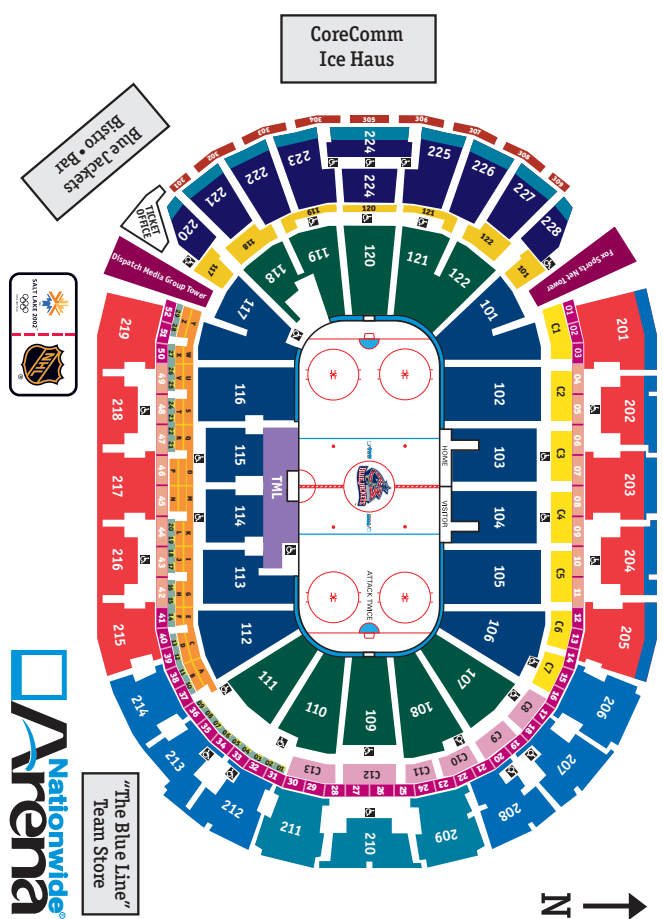

You may also purchase tickets conveniently through any **Ticketmaster Ticket Center**. See ticketmaster.com for a complete listing of locations.

CHARGE BY PHONE

Change by phone by calling Ticketmaster at (614) 431-3600. Ticketmaster accepts MasterCard, Visa, Discover and American Express. In Ohio you can call any of the following charge by phone lines:

Akron (330) 945-9400; Cincinnati (513) 228-4949; Cleveland (216) 241-5555; Dayton (937) 228-2323; Toledo (419) 474-1333; Youngstown (330) 747-1212

TICKETS BY INTERNET

Buy your tickets online through www.BlueJackets.com or ticketmaster.com.

PRINT AT HOME

Ticketmaster has recently launched the capability of printing your tickets at home. See ticketmaster.com for further information.

SEASON TICKETS

Both Full Season PSL Tickets and 10-4-1 PSL Plans are available by calling 1-800-NHL-COLS.

GROUP SALES AND PARTY-TOWER RENTAL

Great group sales packages, including special benefits, fund-raising opportunities and birthday parties, are available for groups of 20 or more. There are additional amenities available to groups including Blue Jackets Bistro • Bar and the CoreComm Ice Haus. Highlights exclusive to Nationwide Arena are the Fox Sports Net and Dispatch Media Group Party Tower Suites. These suites are available for groups of 24 to 48 people. Call 1-800-NHL-COLS for additional information.

www.BlueJackets.com
1-800-NHL-COLS

NATIONWIDE ARENA. PREMIER ENTERTAINMENT. INSIDE AND OUT.

Level	Area	Price
GLASS LEVEL	GL	$110 (SOLD OUT)
TICKETMASTER.COM LOWER	TML	$135 (SOLD OUT)
CLUB LEVEL 1	CL 1	$90 (SOLD OUT)
CLUB LEVEL 2	CL 2	$80 (SOLD OUT)
LOWER BOWL	A	$65
LOWER BOWL	B	$55 (SOLD OUT)
LOWER BOWL	C	$50
UPPER BOWL	D	$43
UPPER BOWL	E	$32

Level	Area	Price
UPPER BOWL	F	$22
UPPER BOWL	G	$17
SKYTERRACE	ST	$25
EXECUTIVE SUITES	CALL FOR MORE INFORMATION	
FOUNDERS SUITES	CALL FOR MORE INFORMATION	
LOBBY BOX	CALL FOR MORE INFORMATION	
CLUB TERRACE TABLE	CALL FOR MORE INFORMATION	
PARTY TOWER	CALL FOR MORE INFORMATION	
ACCESSIBLE SEATING AVAILABLE IN ALL PRICE LOCATIONS		

PREMIUM NIGHTS

October 4
Opening Night
Bank One Magnnet Schedule

October 25
Grant Eagle Puck
First 10,000 fans

November 16
Second Annual
Grant Eagle Turkey Shoot

December 10
Fox Sports Net
White Out T-Shirt Night

Premium giveaways are for all fans unless otherwise noted. For an updated list and further details, visit BlueJackets.com.

DISPATCH FAMILY NIGHTS

September 16
Nashville Predators

September 25
Buffalo Sabres

October 23
Los Angeles Kings

October 25
Edmonton Oilers

Look for announcements of additional Dispatch Family Nights in The Columbus Dispatch!

BLUE JACKETS COMMUNITY EVENTS

August 26
Out of the Blue at the Zoo

September 17
Blue Jackets Foundation Golf Classic

October 2
Fox Sports Net Meet the Team Luncheon

For details call 614-246-75N5.

Broadcast Information

Fox Sports Net
Join Dan Kelly and Steve Kornog for 65 Columbus Blue Jackets games televised on Fox Sports Net to 5.2 million homes in Ohio, Kentucky and West Virginia.

Sports Radio 1460 The Fan/WWCW 101.1 FM
Follow the Blue Jackets on SportsRadio 1460 The Fan and WWCW 101.1 FM. Broadcasts begin 30 minutes prior to game time. You can also access games via the Blue Jackets radio network. George Matthews will call the play-by-play action along with Bill Davidge. Check www.BlueJackets.com for start times and a listing of stations in your area.

- WBNS AM 1460
  Columbus, OH
- WJAX FM 101.1
  Columbus, OH
- WATH AM 970
  Athens, OH
- WBWB AM 1240
  Youngstown, OH
- WBLL AM 1390
  Bellefontaine, OH
- WBVA AM 1600
  Springfield, OH
- WB8B AM 1160
  Cincinnati, OH
- WDLR AM 1550
  Delaware, OH
- WMQA AM 1490
  Marietta, OH
- WJAX FM 100.9
  McConnelsville, OH
- WKKI FM 94.3
  Celina, OH
- WMAN AM 1400
  Mansfield, OH
- WMRN AM 1490
  Manton, OH
- WQEL FM 92.7
  Bucyrus, OH
- WY8Z FM 107.3
  Zanesville, OH
- WITG AM 990
  Massillon, OH

INTERNET BROADCAST

Also, you can listen to the games on the internet. Access via www.BlueJackets.com.

MERCHANDISE

Blue Jackets Zone

- Chiller in Dublin
- 7001 Dublin Park Drive
  Dublin, OH 43016
  (614) 764-1000
- Chiller at Easton
- 3600 Chiller Lane
  Columbus, OH 43219
  (614) 475-7575